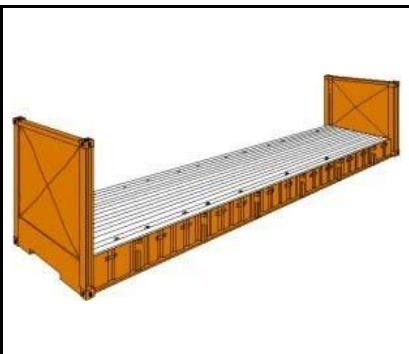

STANDARD CONTAINERS:

Standard 20'							
Inside length	Inside width	Inside height	Door width	Door height	Capacity	Tare weight	Maxi cargo
19'4"	7'8"	7'10"	7'8"	7'6"	1,172CuFt	4,916lbs	47,900lbs
5.900m	2.350m	2.393m	2.342m	2.280m	33.2CBM	2,230Kg	21,770Kg
Standard 40'							
Inside length	Inside width	Inside height	Door width	Door height	Capacity	Tare weight	Maxi cargo
39'5"	7'8"	7'10"	7'8"	7'6"	2,390CuFt	8,160lbs	59,040lbs
12.036m	2.350m	2.392m	2.340m	2.280m	67.7CBM	3,700Kg	26,780Kg
Standard 40' High Cube							
Inside length	Inside width	Inside height	Door width	Door height	Capacity	Tare weight	Maxi cargo
39'5"	7'8"	8'10"	7'8"	8'5"	2,694CuFt	8,750lbs	58,450lbs
12.036m	2.350m	2.697m	2.338m	2.338m	76.3CBM	3,970Kg	26,510Kg

OPENTOP CONTAINERS:

Opentop 20'							
Inside length	Inside width	Inside height	Door width	Door height	Capacity	Tare weight	Maxi cargo
19'4"	7'7"	7'8"	7'6"	7'2"	1,136CuFt	5,280lbs	47,620lbs
5.894m	2.311m	2.354m	2.286m	2.184m	32.23CBM	2,400Kg	21,600Kg
Opentop 40'							
Inside length	Inside width	Inside height	Door width	Door height	Capacity	Tare weight	Maxi cargo
39'5"	7'8"	7'8"	7'8"	7'5"	2,350CuFt	8,490lbs	58,710lbs
12.028m	2.350m	2.345m	2.341m	2.274m	65.5CBM	3,850Kg	26,630Kg

FLATRACK CONTAINERS:

Flatrack 20'							
Inside length	Inside width	Inside height	Door width	Door height	Capacity	Tare weight	Maxi cargo
18'5"	7'3"	7'4"	-	-	-	5,578lbs	47,333lbs
5.620m	2.200m	2.233m	-	-	-	2,530Kg	21,470Kg
Flatrack 40'							
Inside length	Inside width	Inside height	Door width	Door height	Capacity	Tare weight	Maxi cargo
39'7"	6'10"	6'5"	-	-	-	12,081lbs	85,800lbs
12.080m	2.438m	2.103m	-	-	-	5,480Kg	39,000Kg